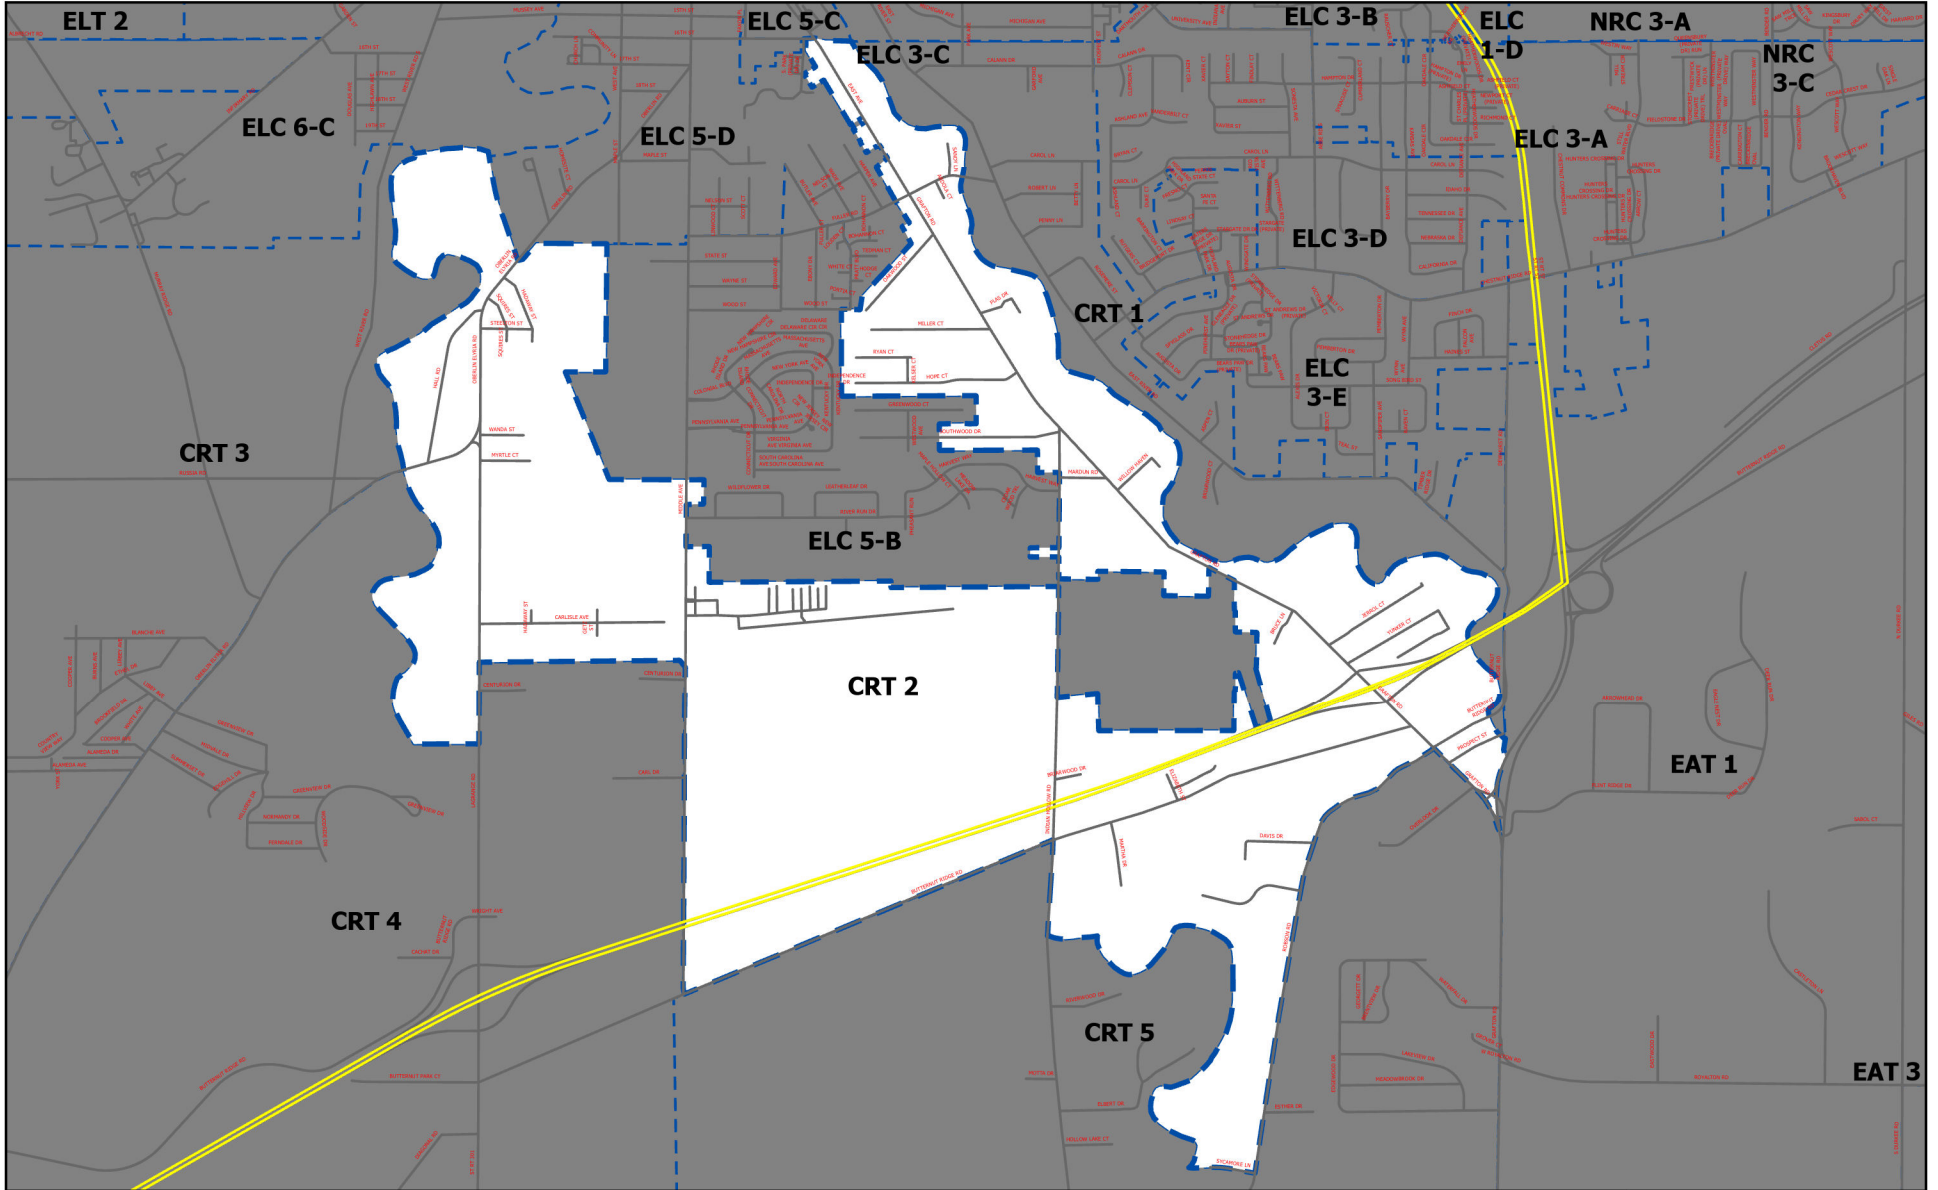

- Roads
- US Highways
- - - Precincts

Lorain County Board of Elections

Carlisle Township #1 - Precinct Boundaries

Prepared by Lorain County Board of Elections
Paul R. Adams - Director
Election Operations Department - July 2024
dc/07.2024

Legend

- Roads
- == US Highways
- - - Precincts

Lorain County Board of Elections

Carlisle Township #2 - Precinct Boundaries

Prepared by Lorain County Board of Elections
Paul R. Adams - Director
Election Operations Department - July 2024
dc/07.2024

Legend

- Roads
- US Highways
- - - Precincts

Lorain County Board of Elections

Carlisle Township #3 - Precinct Boundaries

Prepared by Lorain County Board of Elections
Paul R. Adams - Director
Election Operations Department - July 2024
dc/07.2024

Legend	
	Roads
	US Highways
	Precincts

Lorain County Board of Elections

Carlisle Township #5 - Precinct Boundaries

Prepared by Lorain County Board of Elections
Paul R. Adams - Director
Election Operations Department - July 2024
dc/07.2024