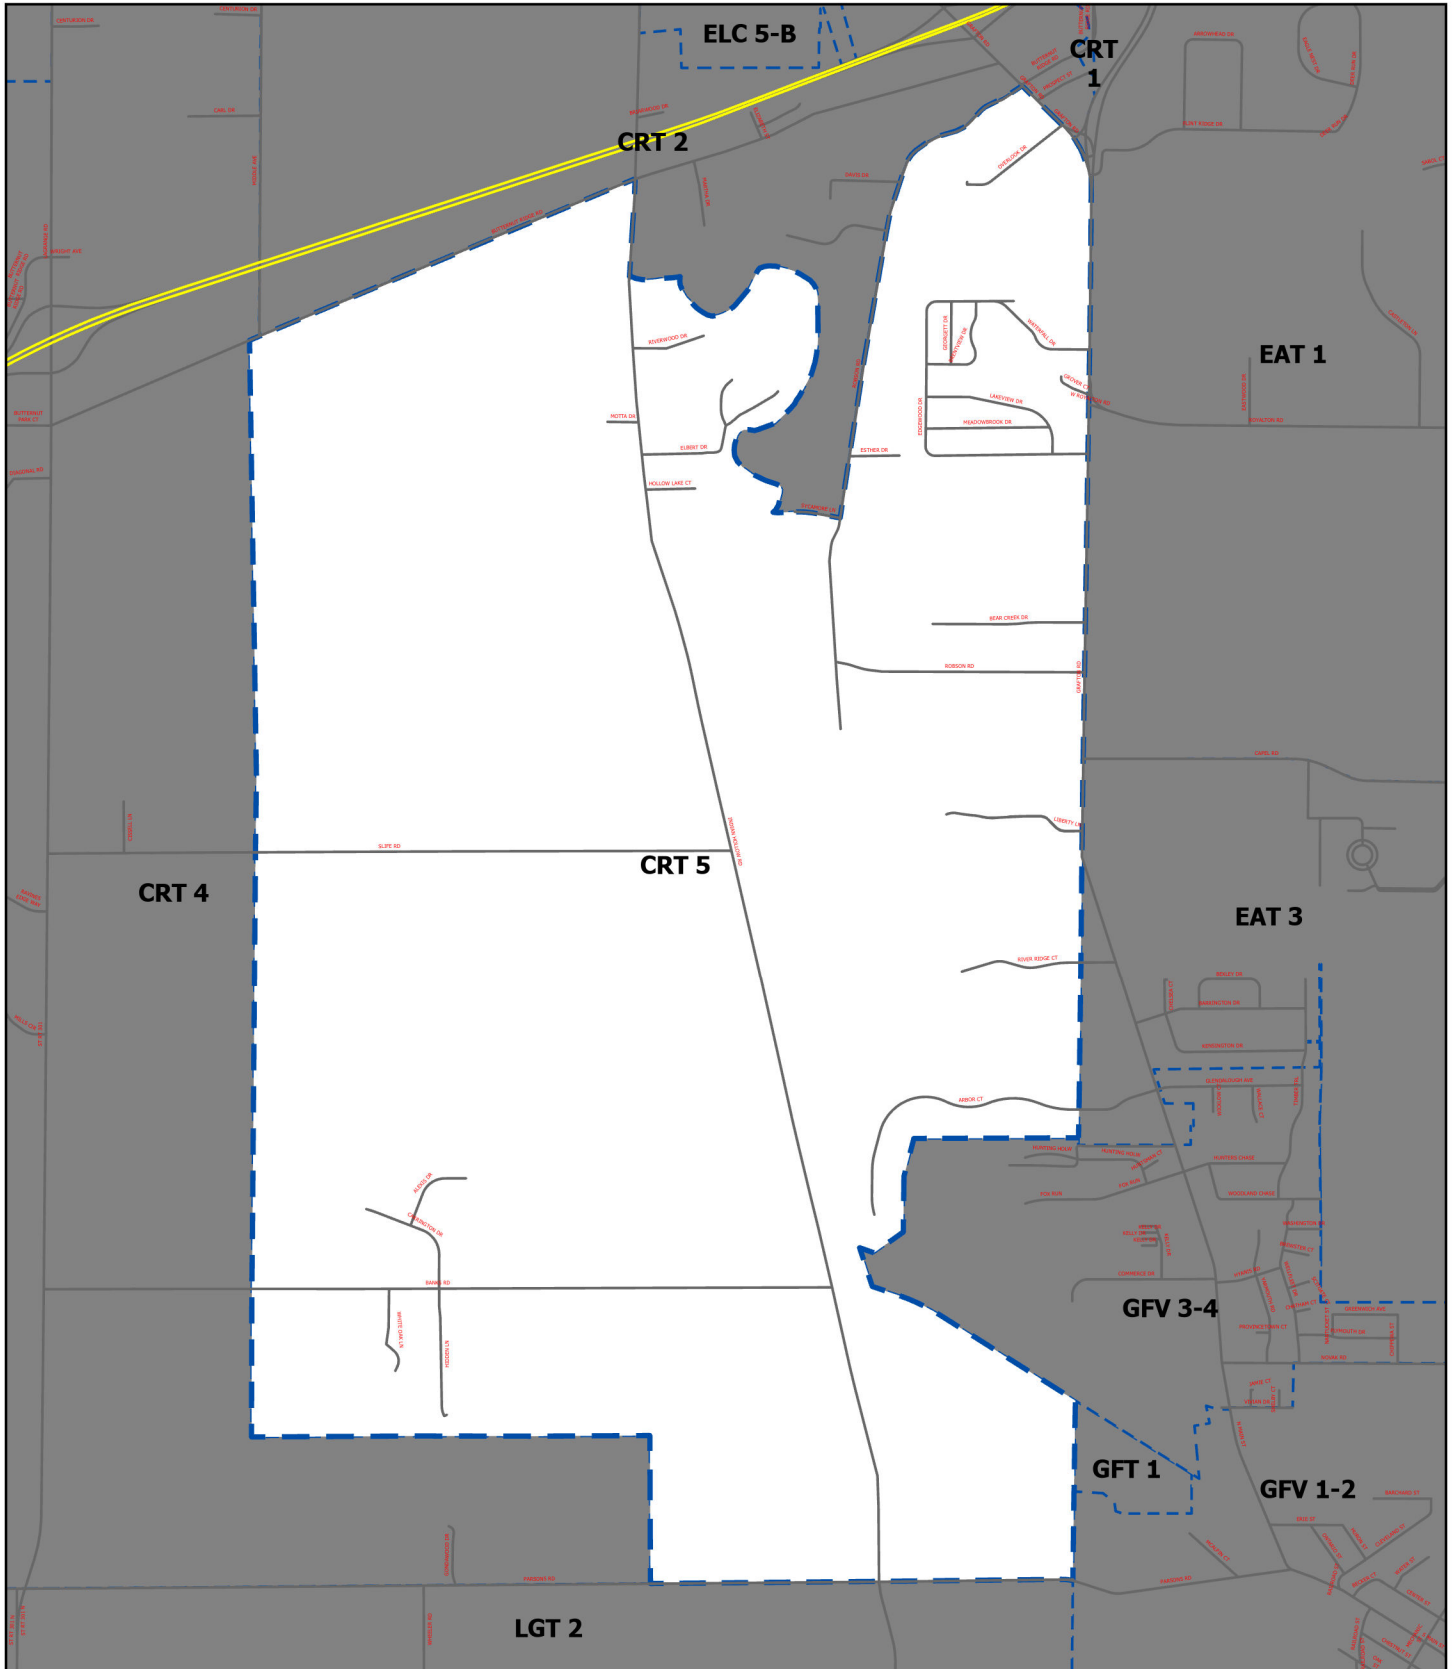

Lorain County Board of Elections

Carlisle Township #5 - Precinct Boundaries

Prepared by Lorain County Board of Elections
Paul R. Adams - Director
Election Operations Department - July 2024
dc/07.2024

Legend	
	Roads
	US Highways
	Precincts