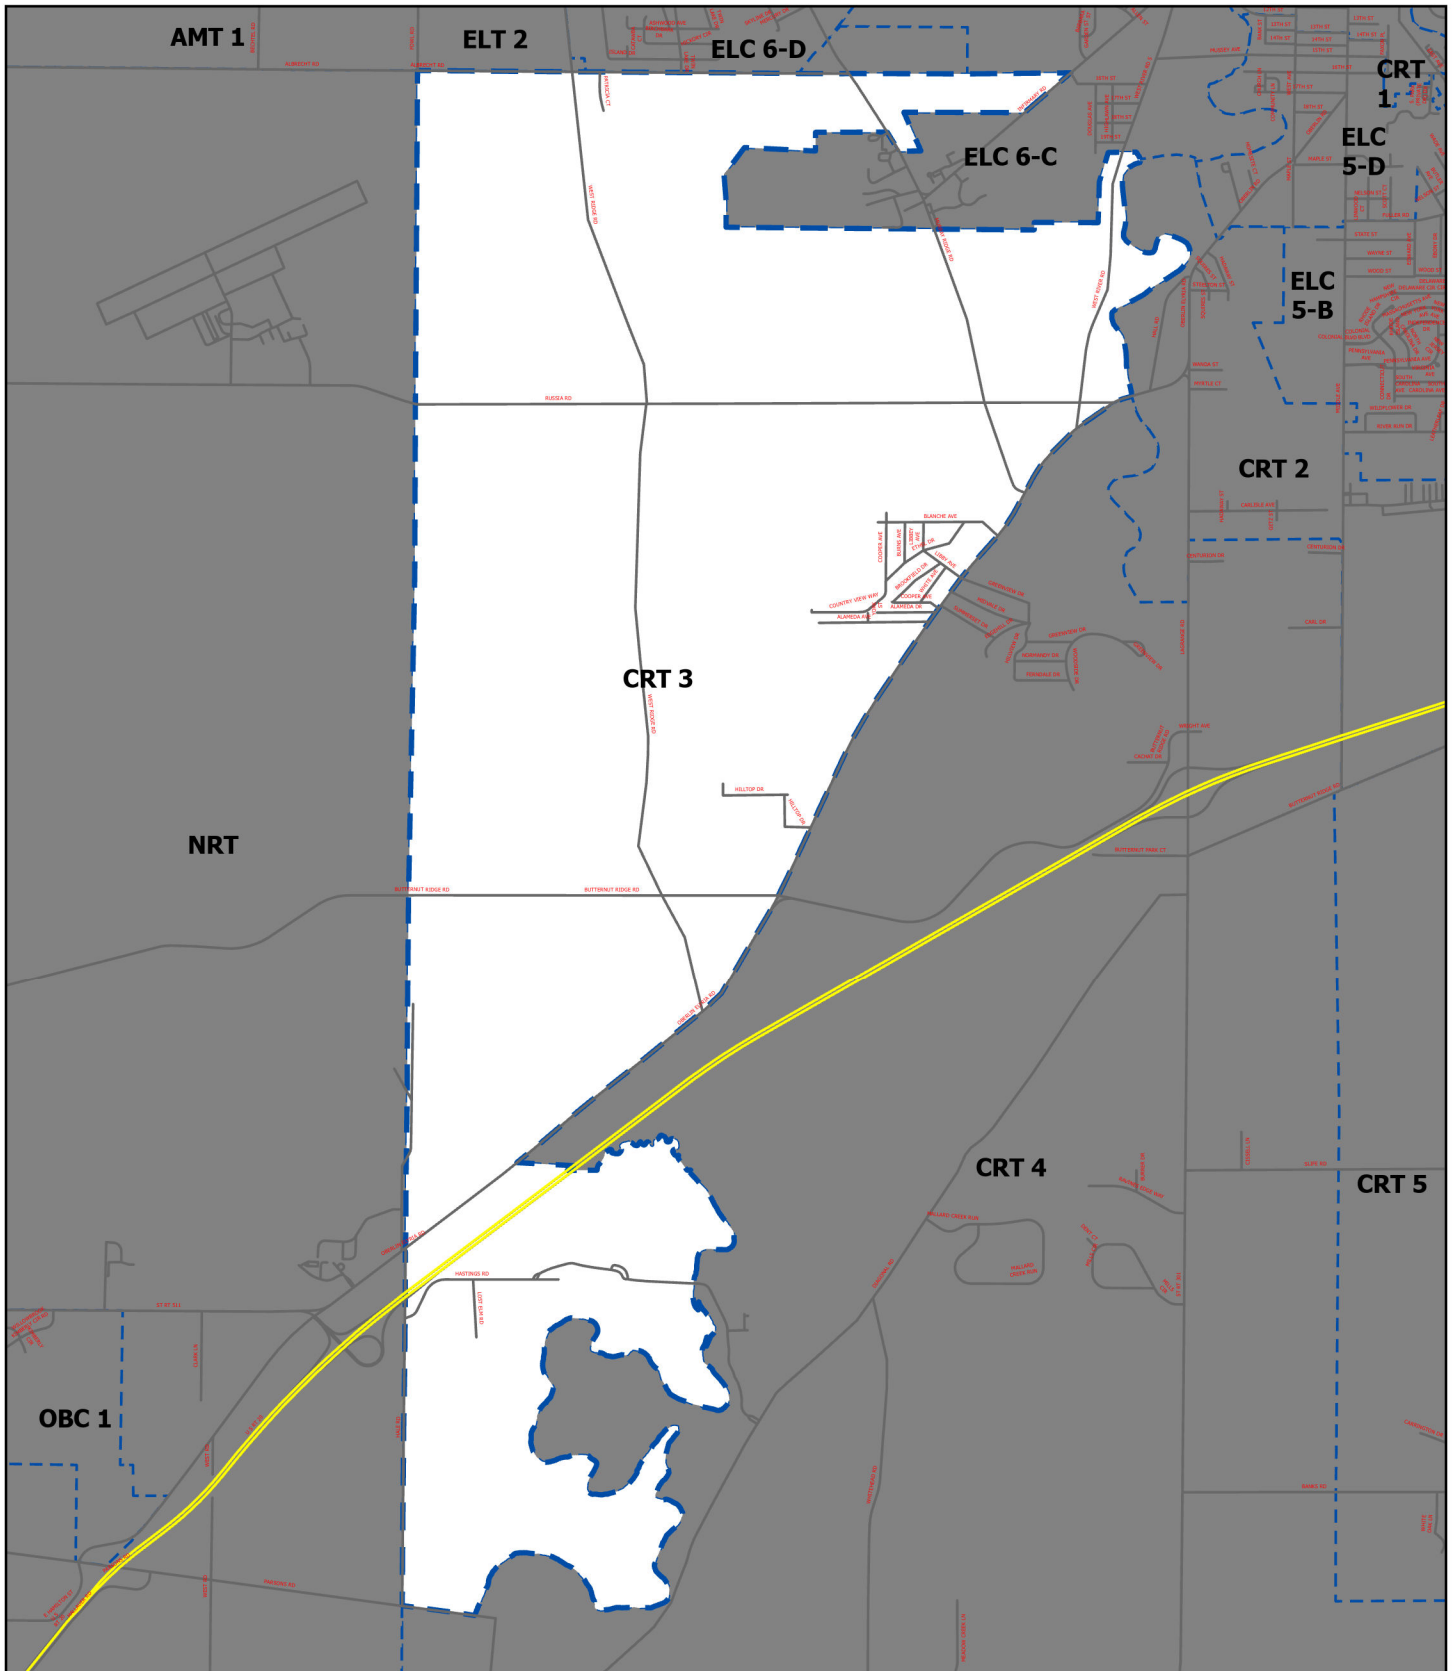

Lorain County Board of Elections

Carlisle Township #3 - Precinct Boundaries

Prepared by Lorain County Board of Elections
Paul R. Adams - Director
Election Operations Department - July 2024
dc/07.2024

Legend	
	Roads
	US Highways
	Precincts