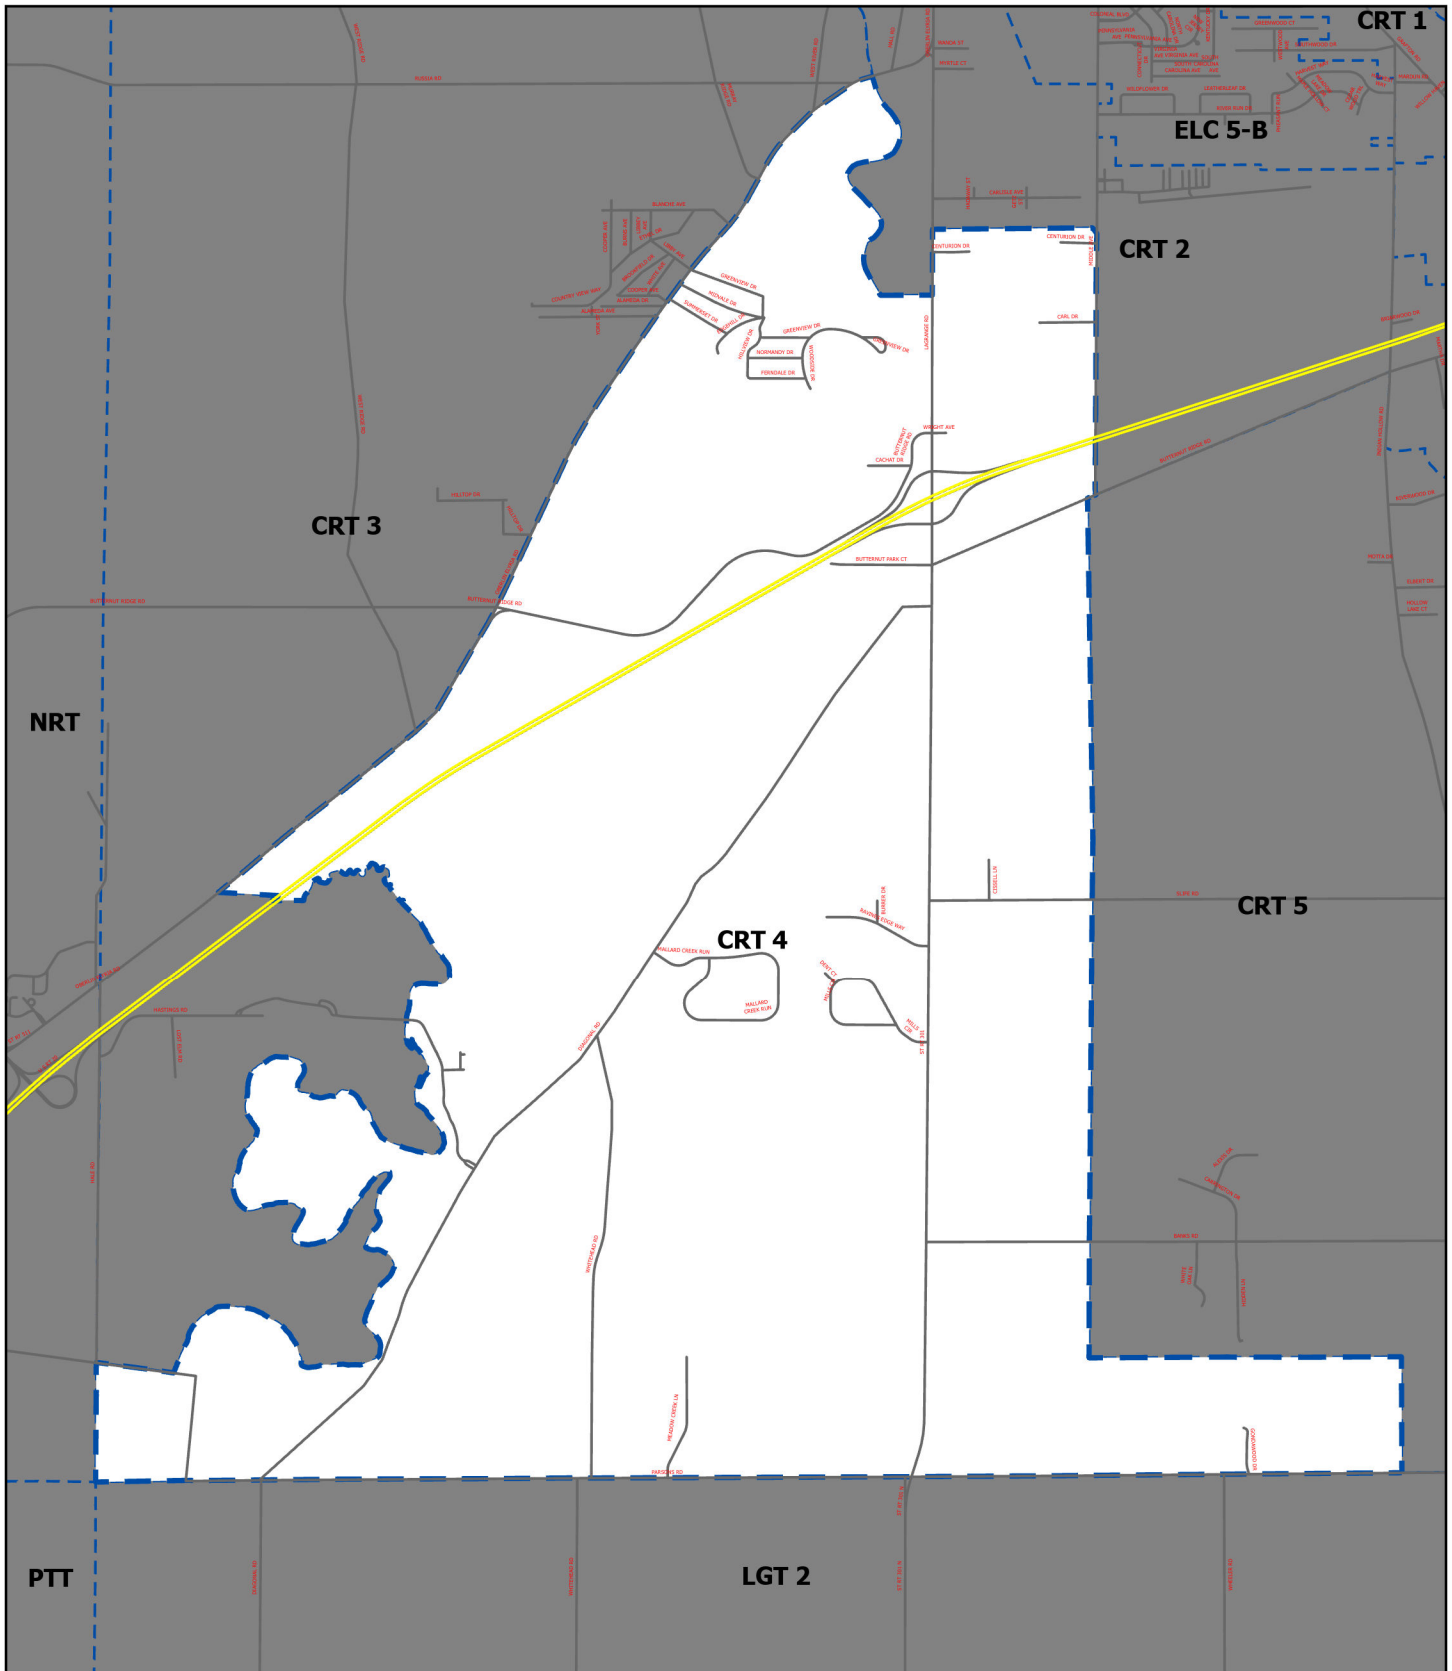

Lorain County Board of Elections

Carlisle Township #4 - Precinct Boundaries

Prepared by Lorain County Board of Elections
Paul R. Adams - Director
Election Operations Department - July 2024
dc/07.2024

Legend	
	Roads
	US Highways
	Precincts