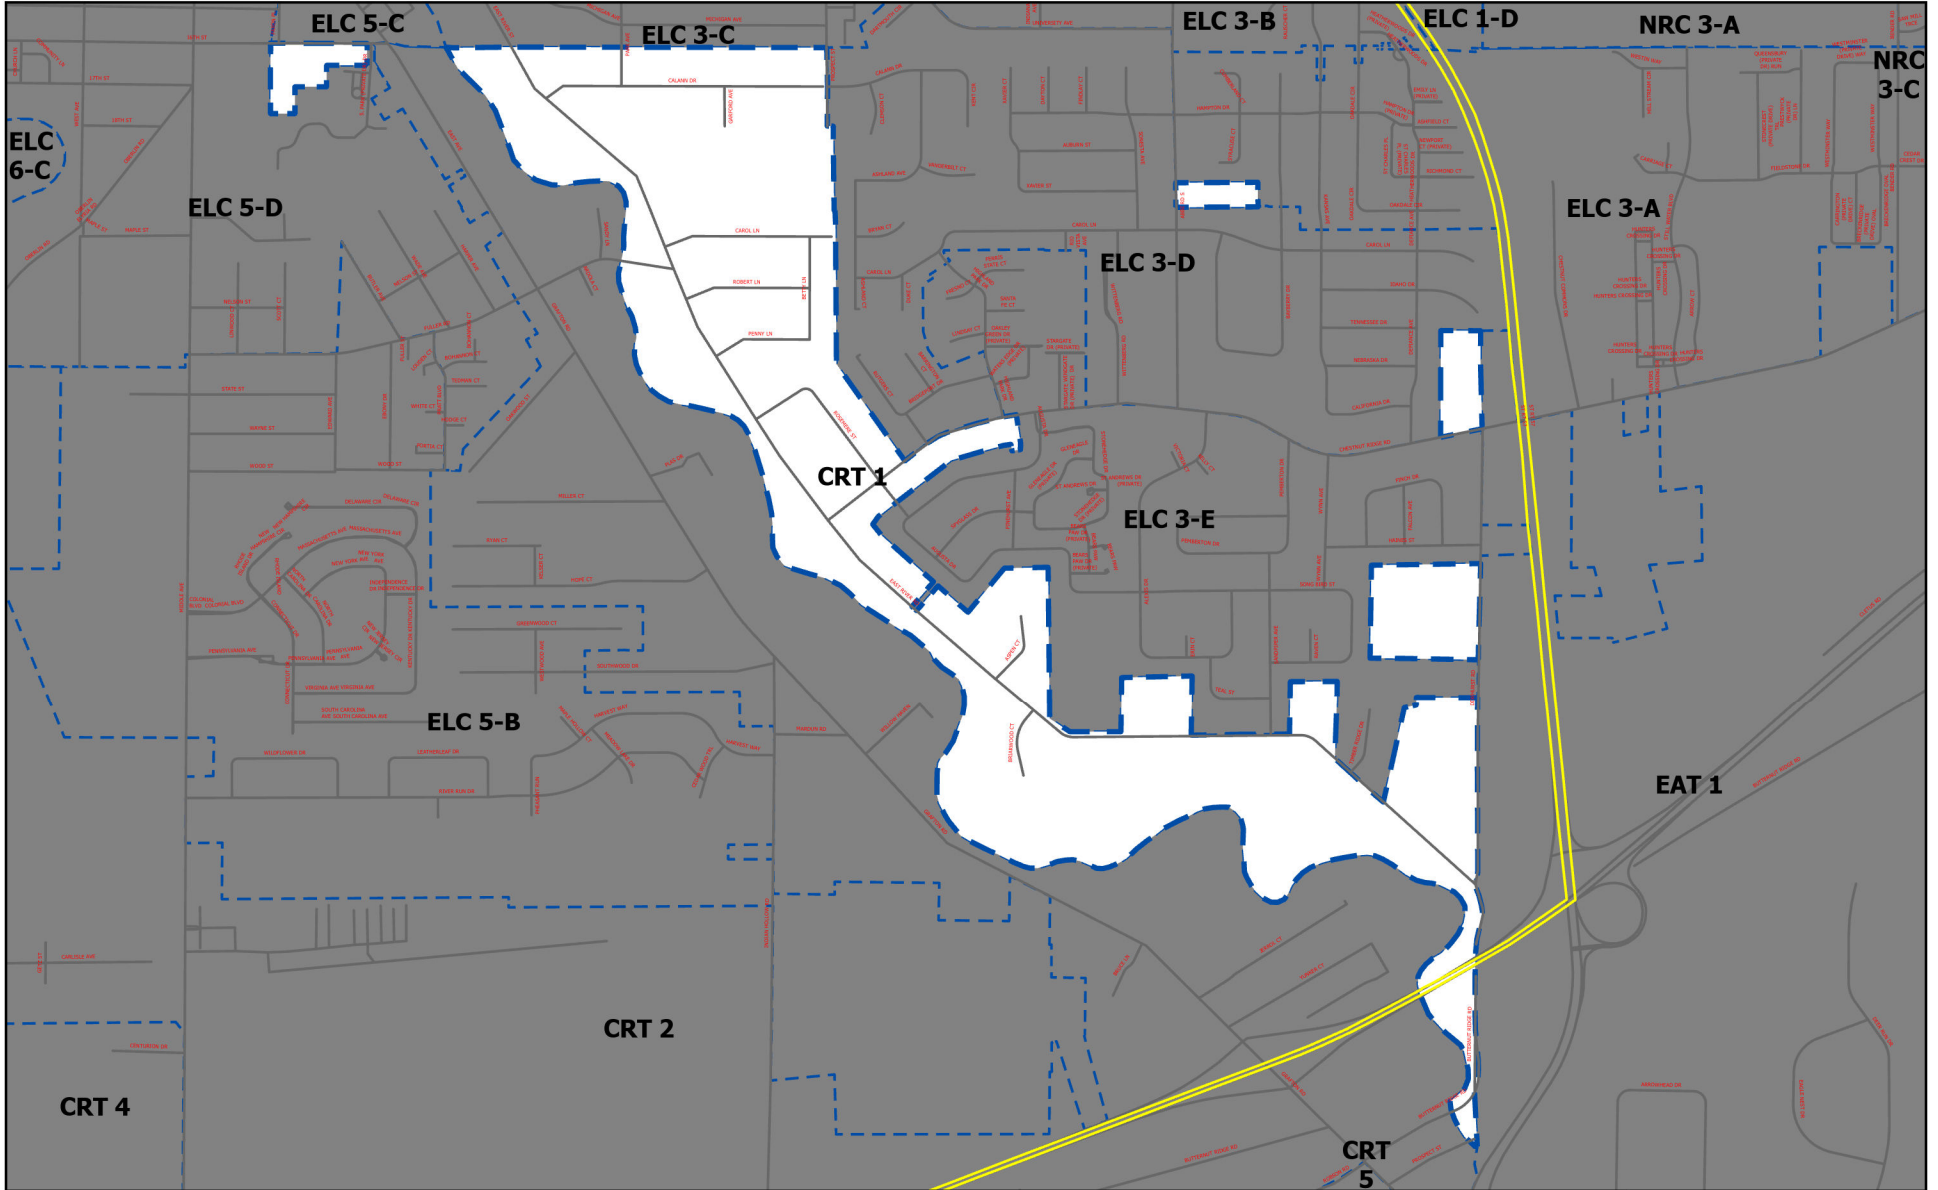

- Roads
- US Highways
- - - Precincts

Lorain County Board of Elections

Carlisle Township #1 - Precinct Boundaries

Prepared by Lorain County Board of Elections
Paul R. Adams - Director
Election Operations Department - July 2024
dc/07.2024

Legend

- Roads
- == US Highways
- - - Precincts

Lorain County Board of Elections

Carlisle Township #2 - Precinct Boundaries

Prepared by Lorain County Board of Elections
Paul R. Adams - Director
Election Operations Department - July 2024
dc/07.2024

Legend

- Roads
- US Highways
- - - Precincts

Lorain County Board of Elections

Carlisle Township #3 - Precinct Boundaries

Prepared by Lorain County Board of Elections
Paul R. Adams - Director
Election Operations Department - July 2024
dc/07.2024

Legend	
	Roads
	US Highways
	Precincts

Lorain County Board of Elections

Carlisle Township #5 - Precinct Boundaries

Prepared by Lorain County Board of Elections
Paul R. Adams - Director
Election Operations Department - July 2024
dc/07.2024