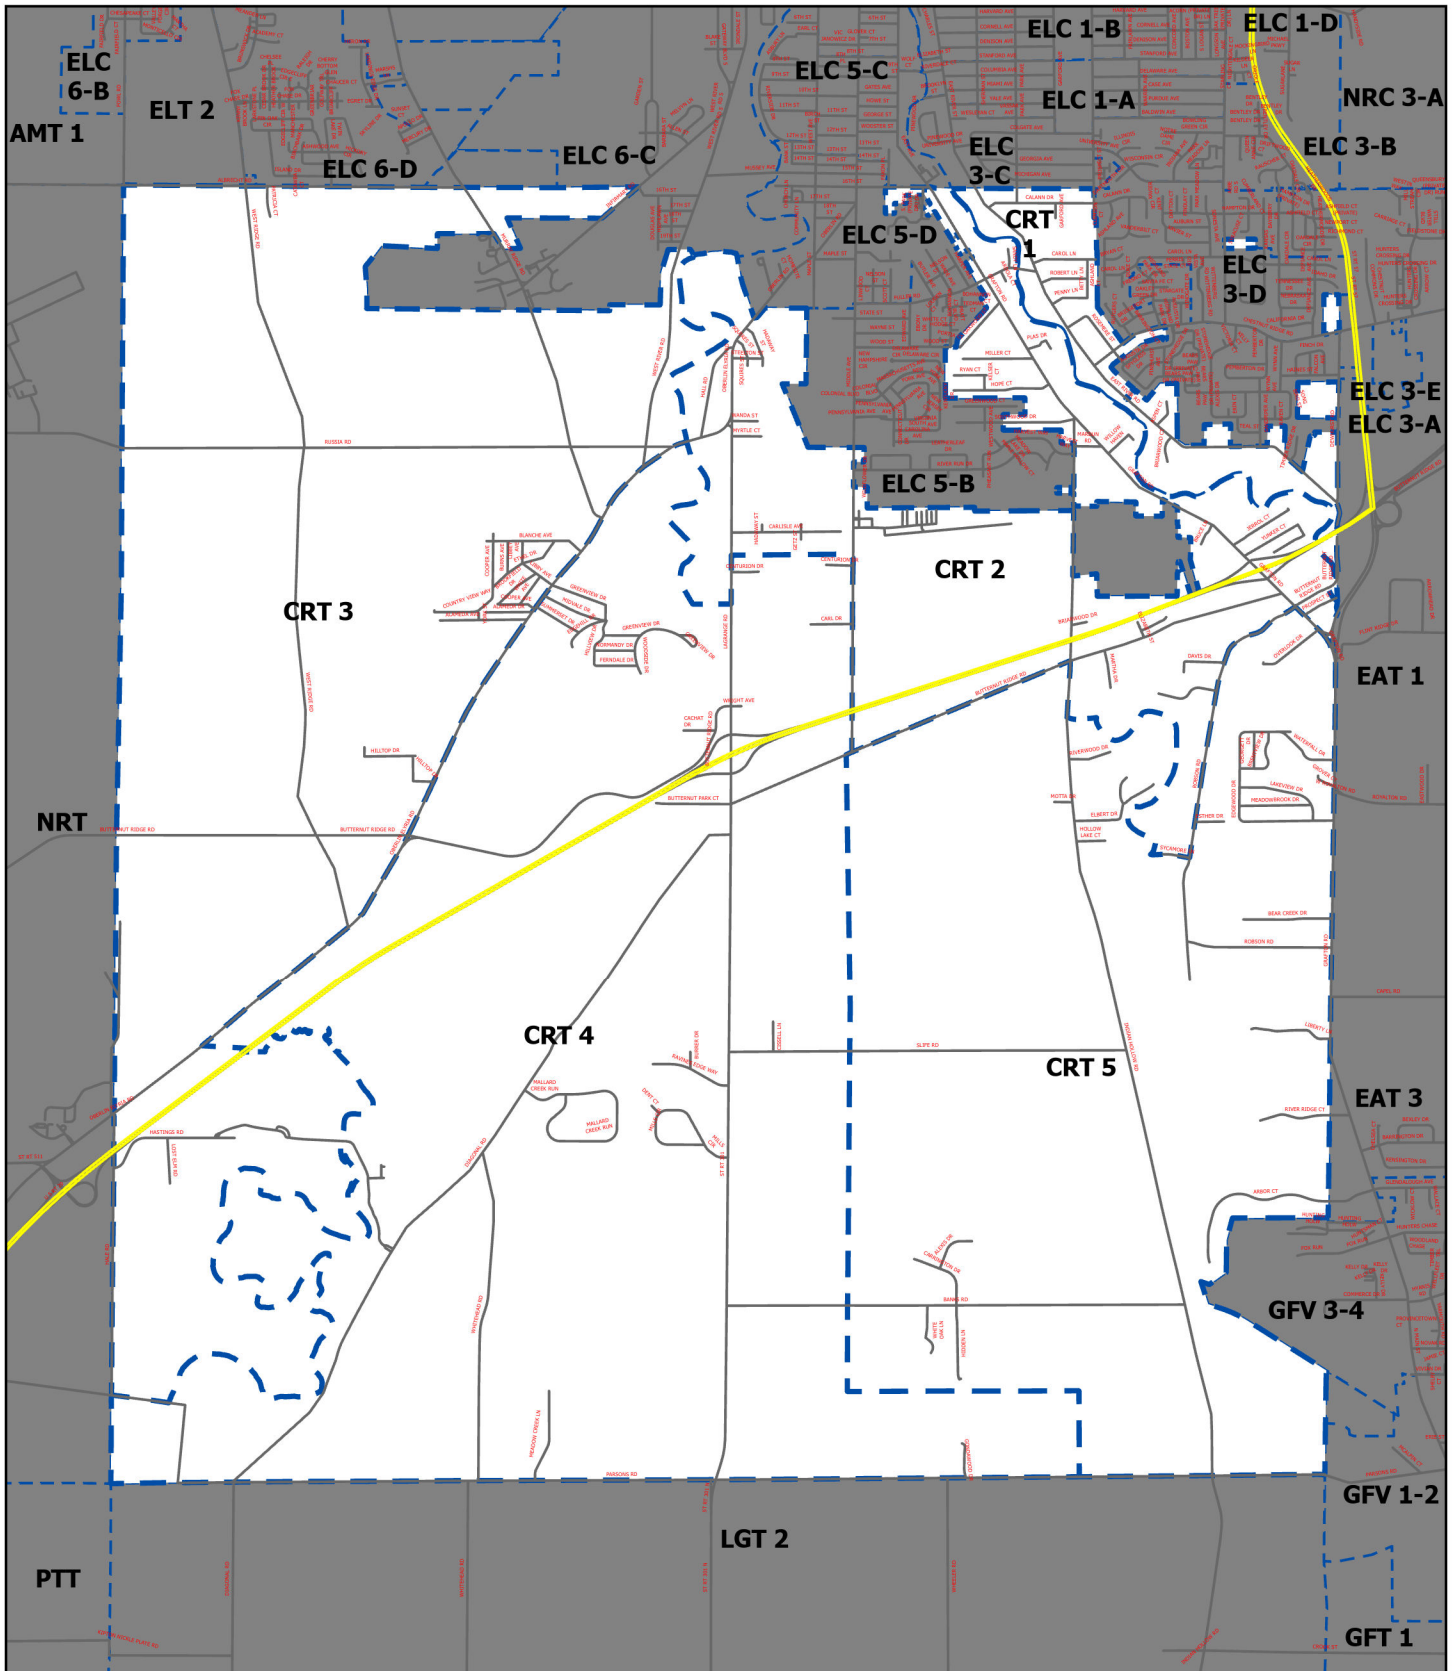

Lorain County Board of Elections

Carlisle Township, Ohio - All Precincts

Prepared by Lorain County Board of Elections
Paul R. Adams - Director
Election Operations Department - July 2024
dc/07.2024

Legend

- Roads
- US Highways
- - - Precincts